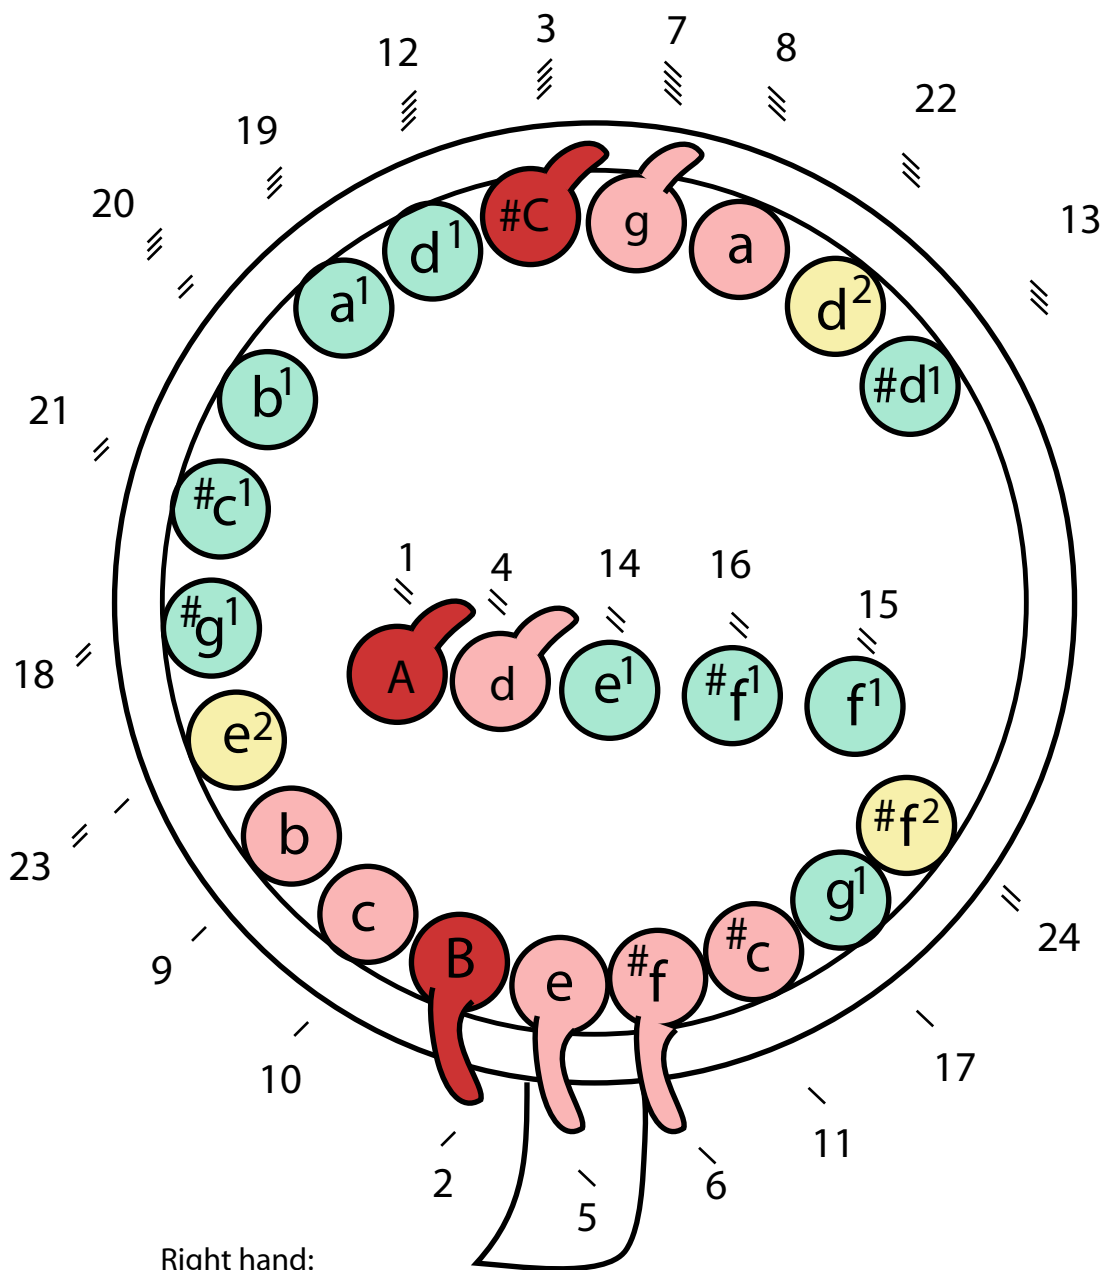

王氏24苗加键圆笙指法表

Wang's 24 Pipes Sheng fingering chart

Right hand:

- ring: #7 pipes
- middle: #8, 13, 22 pipes
- index: #1, 4, 11, 14, 15, 16, 24 pipes
- thumb: #5 6, 11, 17 pipes

Left hand:

- thumb: 2, 9, 10, 23 pipes
- index: #20, 21 pipes
- middle: #11 9 pipe
- ring: #3, 12 pipe

You can use different finger chatters in case you play different music.